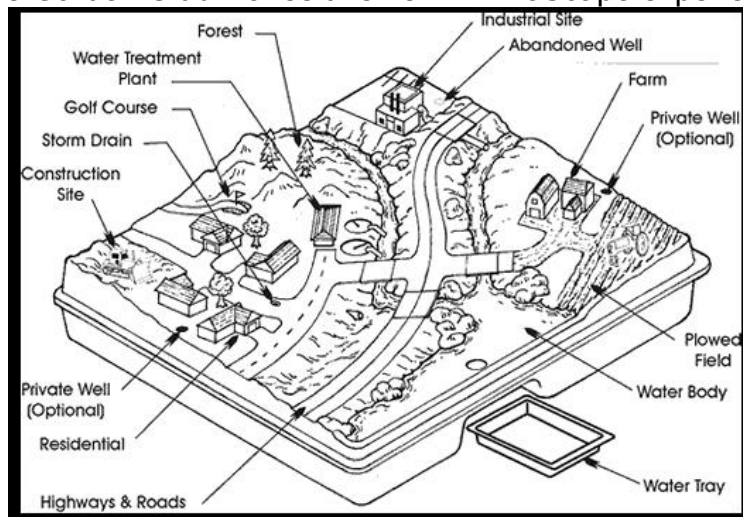

## How Much Water Could a Watershed Shed? As much water as a watershed could if a watershed could shed water! But, is it clean?

**Winchester, VA 3/19/05:** Get your own hands into an exploration of Virginia's watershed as Mary Bruce Glaize presents our new EnviroScape model. Come see the effects of rain run off, pollution and conservation practices. Awaken your appreciation for the everyday impact of our lives upon our watery world. The program will be on Saturday, March 19 from 1:00 – 3:00 p.m., and is FREE with Museum admission. The Winchester-Clarke Garden Club makes this new EnviroScape experience possible.

The Shenandoah Valley Discovery Museum offers an interactive, hands-on experience for families, which focuses on the sciences, mathematics, humanities, and the arts. Explore the exhibits in natural history, paleontology, simple machines, and art-in the making. Scale a climbing wall, race balls through loops and ramps in Raceways, step back in time to a life closer to nature in A Walk Along The Moccasin Trail or pretend you're saving lives in the medical cove of Our Town. At the Discovery Museum to touch is to explore, to explore is to discover, and to discover is to learn!